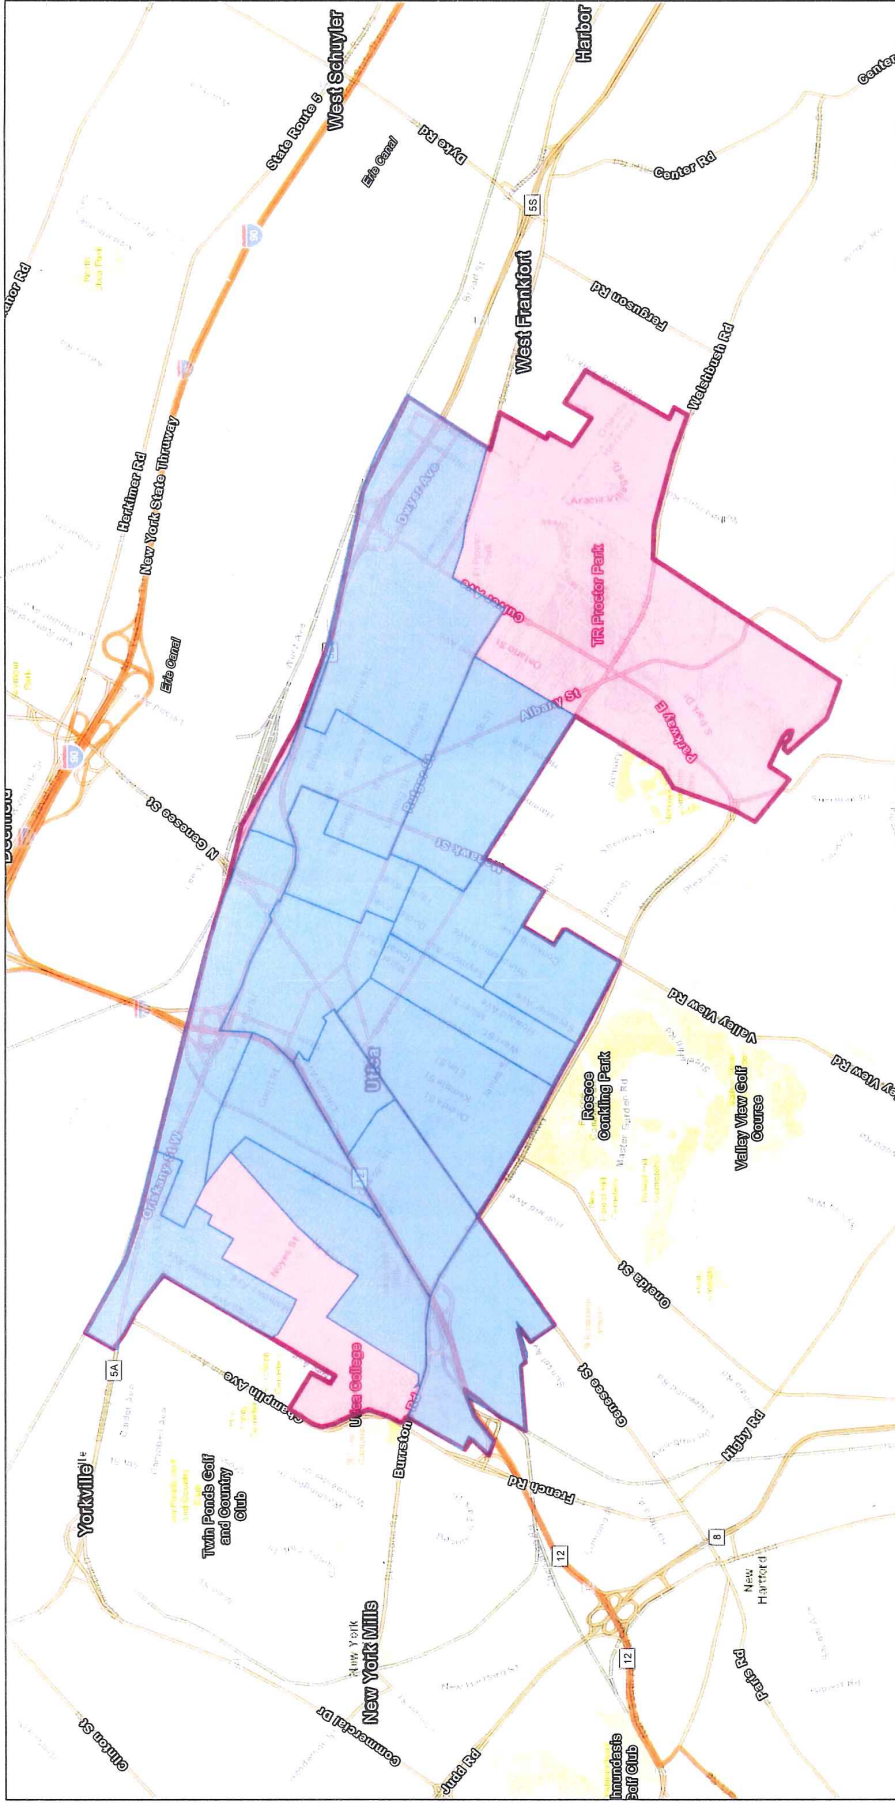

City of Utica - CDBG Target Area & HUD Qualified Census Tracts

8/25/2021, 9:40:31 AM

- Qualified Census Tracts
- Community Development Block Grant Boundary

Esri, HERE, Garmin, INCREMENT P, NGA, USGS, Esri Canada, Esri, HERE, Garmin, SafeGraph, METINASA, USGS, EPA, NPS, USDA

City of Utica, Prepared by Derek Crossman
 Esri Community Maps Contributors: Esri Canada, Esri, HERE, Garmin, SafeGraph, INCREMENT P, METINASA, USGS, EPA, NPS, US Census Bureau, USDA | Esri, HERE, Garmin, INCREMENT P, NGA, USGS |